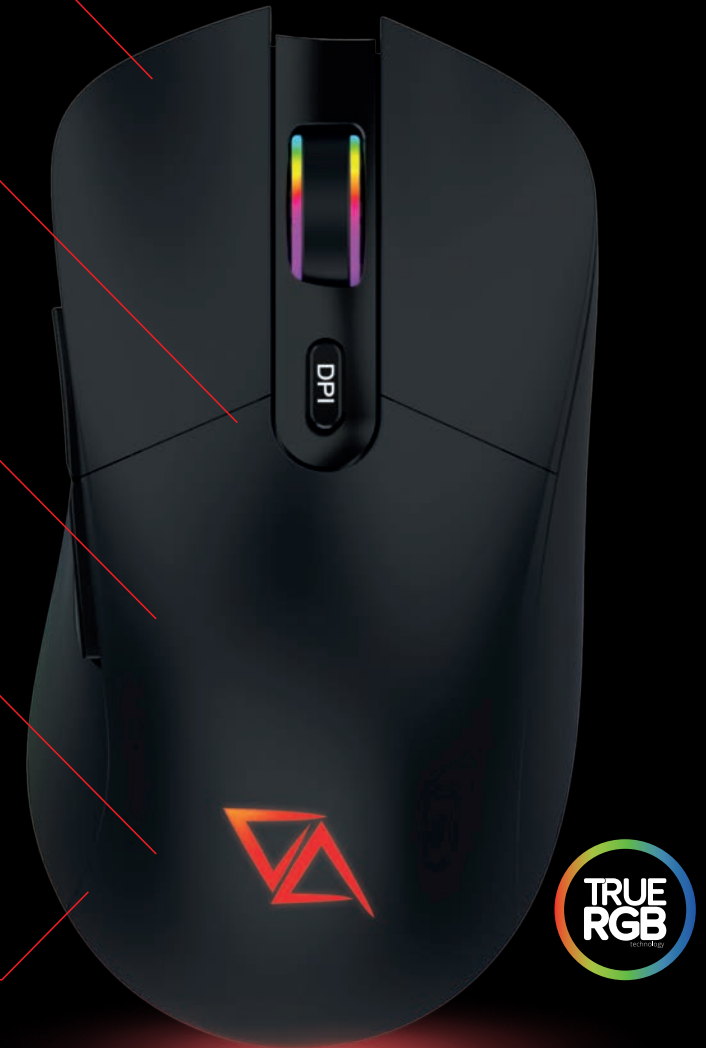

Robust and compact design

The Serval mouse is designed to withstand even the most dynamic games full of excitement. The compact, sturdy design makes it feel good in the hand, and the individual components have been well-fitted together.

Striking TrueRGB backlighting

True RGB technology is responsible for the mouse's striking appearance on the desk. The gentle illumination of the edges and logotype makes the mouse look above average, while not distracting the player.

Programmable buttons

The mouse has 6 programmable buttons that allow you to assign any settings to them. Located on the side panel, two buttons allow you to freely change the values of the defined parameters. The large main buttons are comfortable and their use does not cause a feeling of fatigue even after several hours of continuous "clicking".

Technical data:

- optical sensor PMW 3325
- 6 buttons (2 side-buttons)
- resolution 800–10 000 DPI
- lithium battery 600 mAh
- USB charging port
- smooth and clickable scroll wheel
- True RGB colors palette
- 10 backlight effects
- power consumption 5 V–100 mA
- dimensions 124×68×43 mm
- weight 130 g (±5 g)
- USB-A to USB-C charging cable
- cable length 1.5 m
- PVC cable
- Velcro fastened

7 PROGRAMMABLE
BUTTONS

RESOLUTION UP TO
10 000 DPI

WIRELESS INTERFACE
2,4 GHz
+USB

OPTICAL SENSOR
PMW
3325

BACKLIGHT
TRUE RGB

SERVAL
WIRELESS GAMING MOUSE CA1048 SERVAL